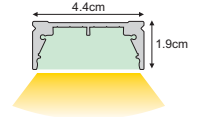

PRH.019
ANTISLIPPER
for vertical installation
(as extra)