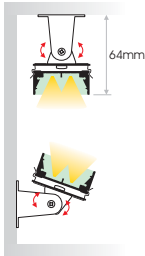

STANDARD

SURFACE

PRH.019
ANTISLIPPER
for vertical installation
(as extra)

SEAMLESS

PRH.019
ANTISLIPPER
for vertical installation
(as extra)

PRH.029
COUPLER accessory
(as extra)

Connectors

Input cable with IP68 connectors
supplied as standard.

In-Out cables & IP68 connectors
supplied as extra.

Supply connectors for a luminaire array
(as extra)

CNC.009 2 pole connector (monochrome)
CNC.013 4 pole connector (RGB)
CNC.053 5 pole connector (RGBW)