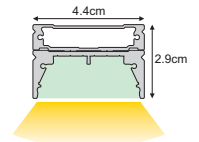

PENDANT

PRH.019
ANTISLIPPER
for vertical installation
(as extra)

SEAMLESS

FIXED

FIXED ELEVATED

SURFACE

WALL BRACKET
(Long/Short)

PENDANT