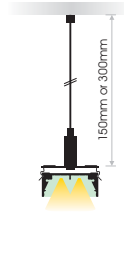

STANDARD

PENDANT

PRH.019
ANTISLIPPER
for vertical installation
(as extra)

SEAMLESS

PRH.019
ANTISLIPPER
for vertical installation
(as extra)

PRH.029
COUPLER accessory
(as extra)

Connectors

Input cable with IP68 connectors
supplied as standard.

In-Out cables & IP68 connectors
supplied as extra.

Supply connectors for a luminaire array
(as extra)

CNC.009 2 pole connector (monochrome)
CNC.013 4 pole connector (RGB)
CNC.053 5 pole connector (RGBW)