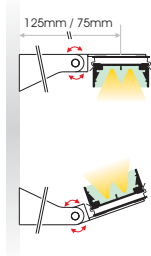

WALL BRACKET
(Long/Short)