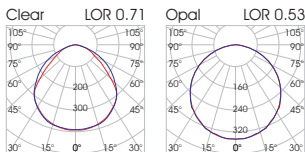

* Short term immersion protection.

*** The LED density of these ribbons is low thus, the homogeneity of lighting surface of Milky type luminaire will be affected.

Ordering Code Example: OUTLINER40-67B2-AN-RGB60-43W153-OP-24