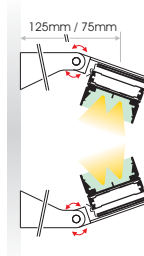

PENDANT

PRH.019
ANTISLIPPER
for vertical installation
(as extra)

SEAMLESS

FIXED

FIXED ELEVATED

SURFACE

WALL BRACKET
(Long/Short)

PENDANT